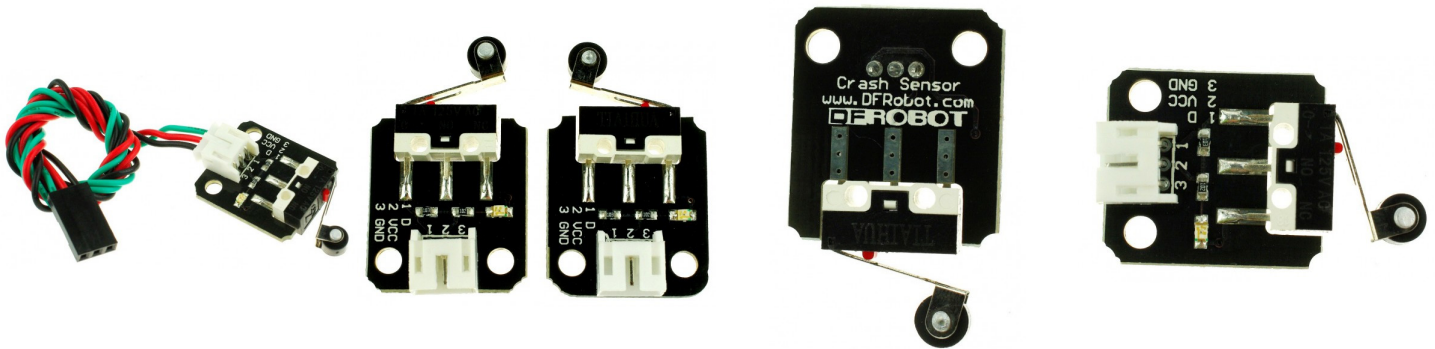

Crash sensor(Left)

Introduction

A miniature snap-action switch, also trademarked and frequently known as a micro switch, is an electric switch that is actuated by very little physical force. Micro switches are very widely used; among their applications are appliances, machinery, industrial controls, vehicles, and many other places for control of electrical circuits. They are usually rated to carry current in control circuits only, although some switches can be directly used to control small motors, solenoids, lamps, or other devices.

This is a small micro switch sensor designed for the Arduino. It could be directly connected to the IO Expansion shield. It integrates the pull-up resistor and the status indicator LED onboard. That makes it easier for testing. The miniature snap-action micro switch with roller lever make it suitable for more different environment application.

Common Applications

- Levelling and safety switches in elevators
- Door interlock on a microwave oven
- Vending machines
- Detect paper jams or other faults in photocopiers
- 3D Printer position feedback, etc...

Specification

Working Voltage: 5v

Pinout

- 1 Digital output
- 2 VCC
- 3 GND

Onboard status indicator LED

Directly connected to the IO Expansion shield For Arduino

M3 mounting hole x2

Size: 30x20x8mm