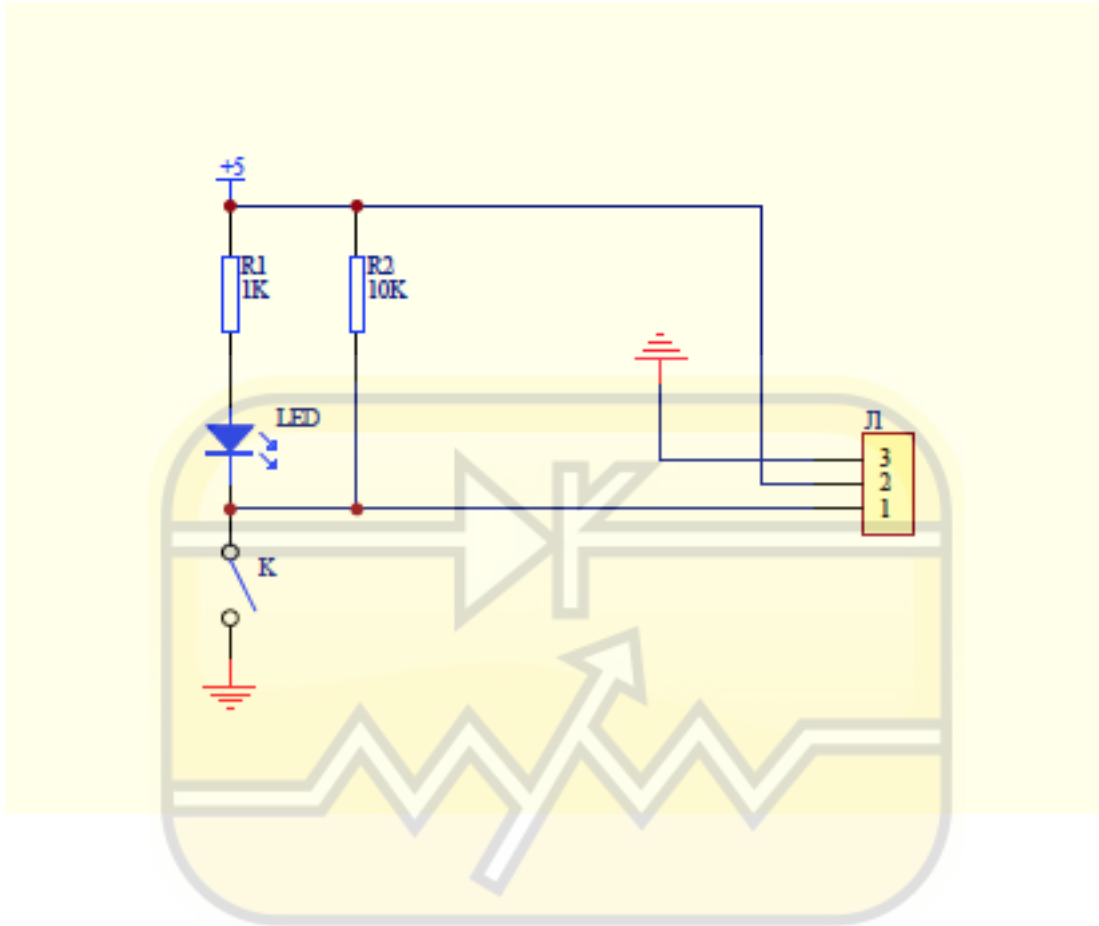

SUCONEL
SUMINISTROS Y CONTROLES ELECTRÓNICOS S.A.

Cra 53 # 50-51 Locales 207-208 Pbx: (4)448 78 30
Costa Atlántica: 301 362 59 86 Bogotá: 301 362 65 85
Fax: (4)512 75 94 e-mail: suconel@suconel.com
www.suconel.com Medellín-Colombia

COMPEL S.A
COMPUTADORES & ELECTRONICA

Cr. 70 No. 32B - 147 Pbx: (4)351 59 00 FAX: (4) 351 2492
e-mail: compel@compel.com.co www.compel.com.co
Medellín - Colombia